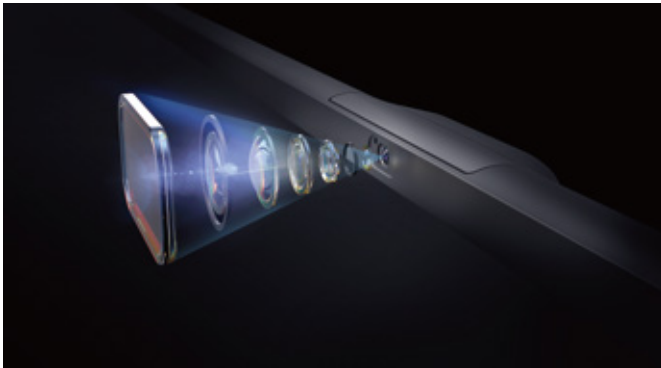

Horion interactive display-M5APro

Built-in camera & Mic for integrated audio-visual experience

65" / 75" / 86"

Integrity makes simplicity

8-array Mic / NFC / Type-C

M5A series integrate camera and mic to meet professional conference requirement. It's easier to set up and start a meeting without external camera and mic. NFC & type-C as plus are available in M5A series.

4K UI & 4K screen are perfect together

3840x2160 / Pixel to Pixel

P1: 2K UI

P2: 4K UI

UI (user interface) is rendered in 4K resolution on M5APro. Pixel to pixel feature ensures fine details can be seen instantly.