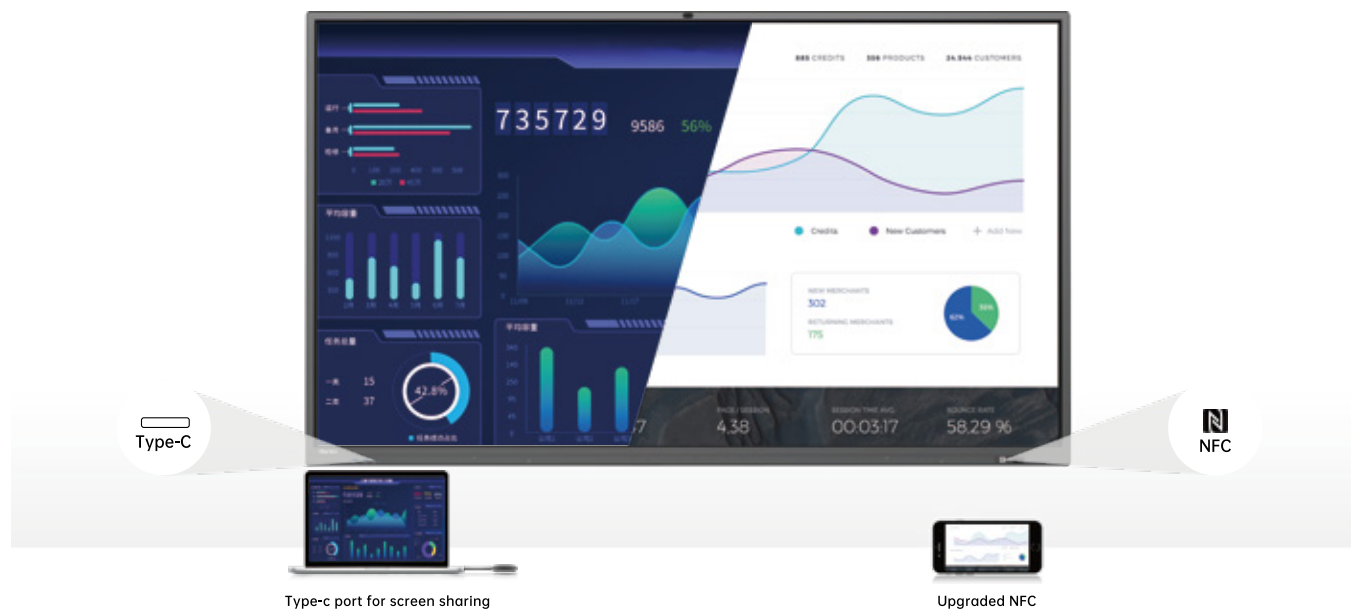

Horion interactive display-M5APro

Built-in camera & Mic for integrated audio-visual experience

65" / 75" / 86"

Integrity makes simplicity

8-array Mic / NFC / Type-C

M5A series integrate camera and mic to meet professional conference requirement. It's easier to set up and start a meeting without external camera and mic. NFC & type-C as plus are available in M5A series.

4K UI & 4K screen are perfect together

3840x2160 / Pixel to Pixel

P1: 2K UI

P2: 4K UI

UI (user interface) is rendered in 4K resolution on M5APro. Pixel to pixel feature ensures fine details can be seen instantly.

Make notes whenever you want

Smooth writing / low latency

Display	Touch	Mechanical
Size: 65" / 75" / 86"	Touch Mode: Infrared touch	Net Weight: 65"42kg±1.5kg 75"50kg±1.5kg
Resolution: 3840*2160	Touch Point: 20 Response Time: ≤8ms	86"68kg±1.5kg
Brightness: 350cd/m ²	Touch Accuracy: ±1mm	Gross Weight: 65"55kg±1.5kg 75"65kg±1.5kg
Contrast Ratio: 1200:1	Output Form: HID standard	86"85.5kg±1.5kg
Backlight type: D-LED	Cameras/Microphones/Speakers	Product Size (H*W*D):
Pixel Pitch: 65"0.372mm*0.372mm	Camera Pixel: 13M	65"1511.6mmx86.1mmx908mm
75"0.4296mm*0.4296mm	Focus Form: Fixed focus	75"1722.5mmx87.1mmx1022.15mm
86"0.4935mm*0.4935mm	FOV: Diagonal 85.4±3°	86"1967.65mmx87.28mmx1160.15mm
Refreshing Frequency: 60Hz	Mic Category: 8-array	Frame Material: Aluminum
Viewing Angle: 178°(H) / 178°(V)	Pick-up Distance: 8M Pick-up Angle: 180°	Frame Color: Gray
Color Gamut(NTSC): 72%	Speaker Audio Output Power: 10W * 2	System
Display Color: 1.07B(10bit)	Ports	System: Android 9
Power Consumption	HDMI-IN *2 HDMI-OUT *1 LAN *2 VGA-IN *1	CPU Architecture: ARM A73*4
Voltage: 100V ~ 240V/AC, 50/60 Hz	DP-IN *1 Audio-IN *1 Audio-OUT *1 MIC-IN *1	CPU Working Frequency: 1.8Hz
Power Consumption (standby): <0.5W	USB2.0 *3 USB3.0 *2 Touch-USB *1	CPU Core: Quad Core
OPS Power: 18V(DC)/5A	SPDIF-IN *1 Type-C *1 RS232-IN *1	Solution: MT9950
		GPU: Mali-G52
		RAM: 8G ROM: 64G